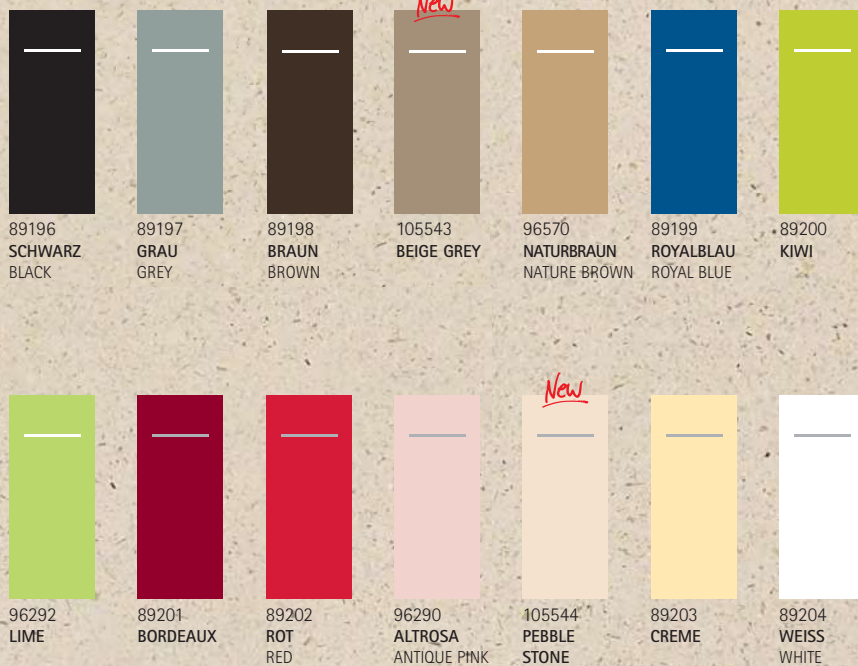

2.2 POCKET-NAPKINS® „PUB“ *Linclass* PROFESSIONAL

40 x 33 cm, 1/8-Falz/fold