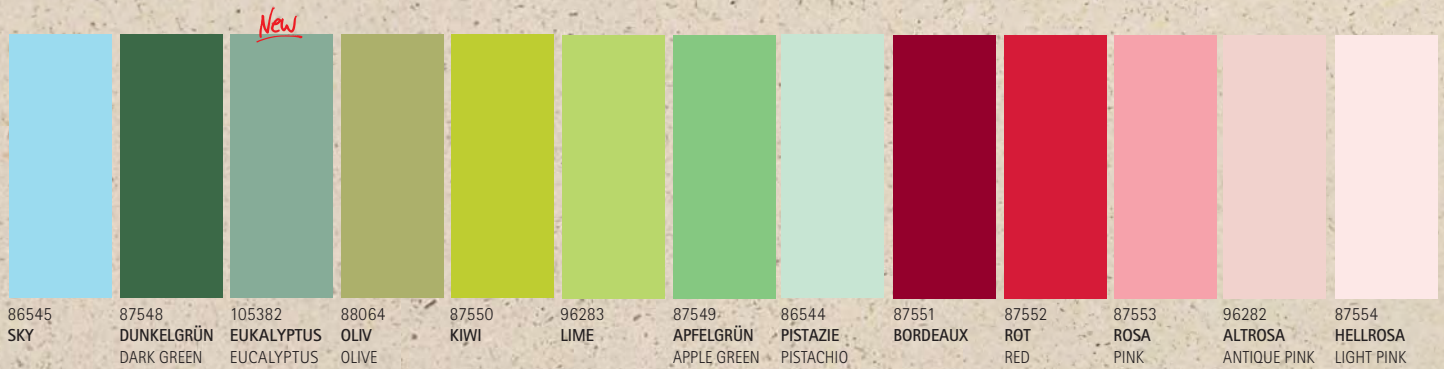

4.3 TISCHDECKEN/TABLE CLOTHS

Linclass
PREMIUM

80 x 80 cm