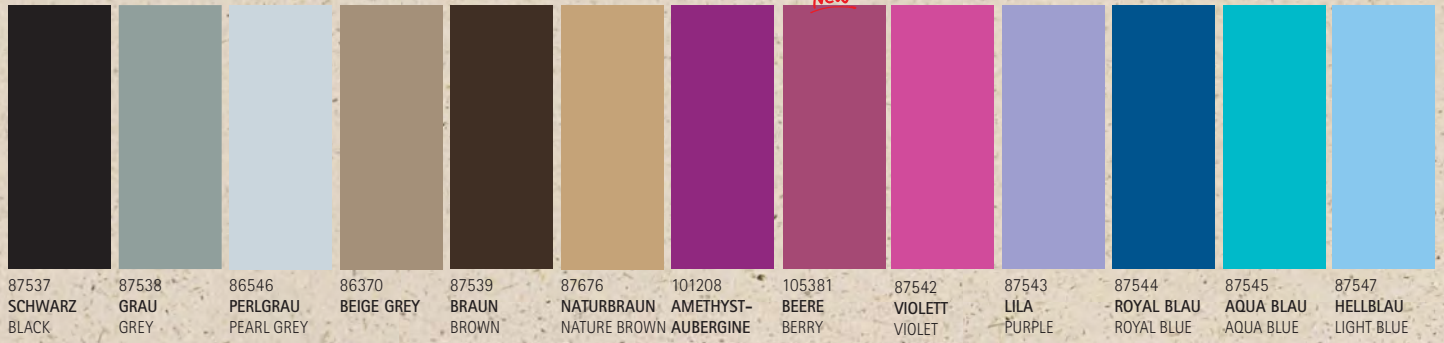

4.3 TISCHDECKEN/TABLE CLOTHS

Linclass
PREMIUM

80 x 80 cm