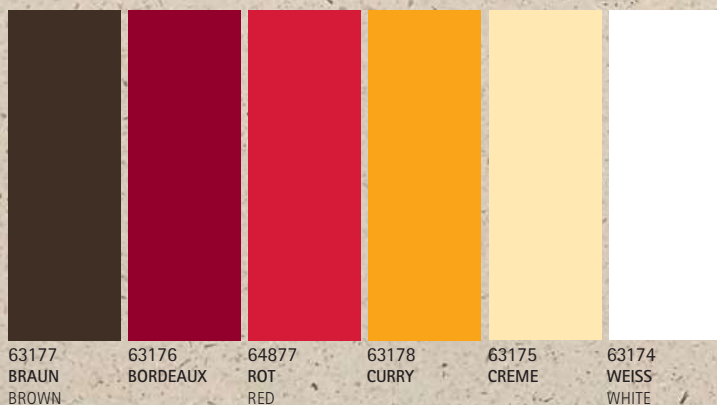

4.4 TISCHDECKEN/TABLE CLOTHS

100 x 100 cm