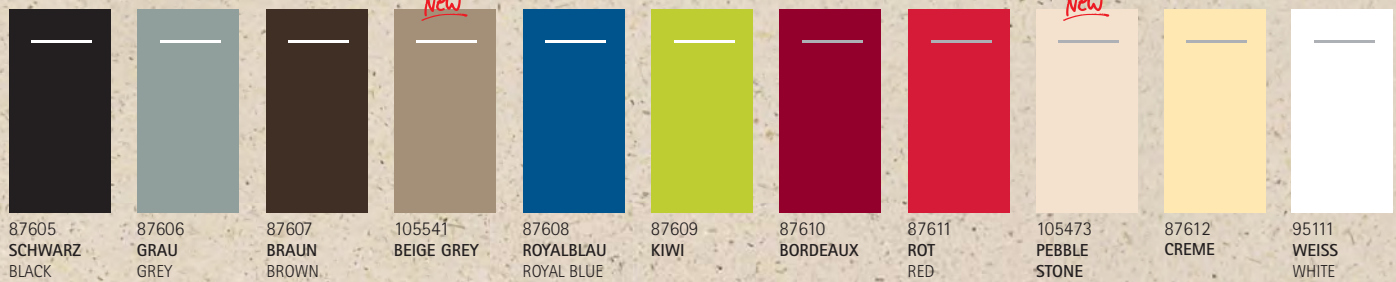

2.1 POCKET-NAPKINS® *Linclass* PROFESSIONAL

40 x 40 cm, 1/8-Falz/fold